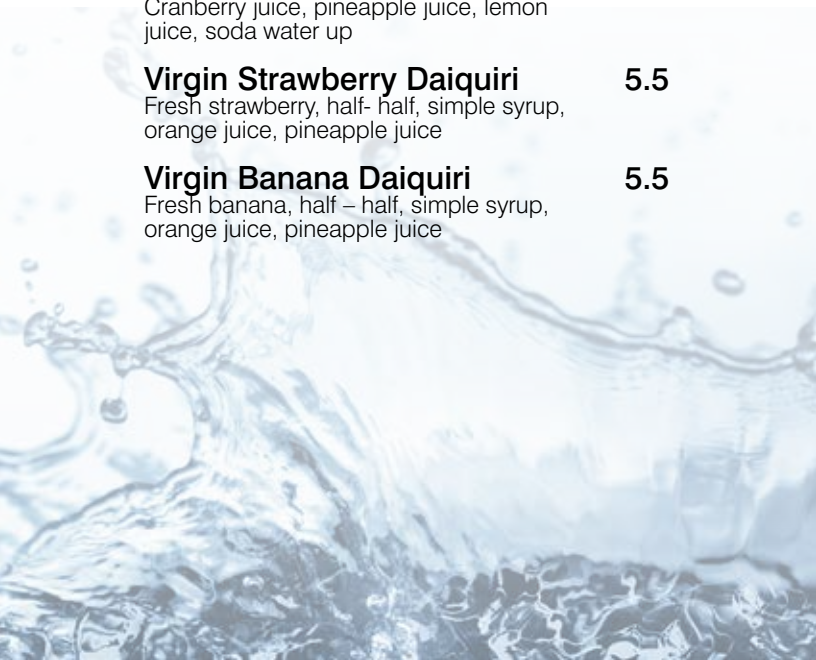

Virgin Banana Daiquiri 5.5

Fresh banana, half – half, simple syrup, orange juice, pineapple juice